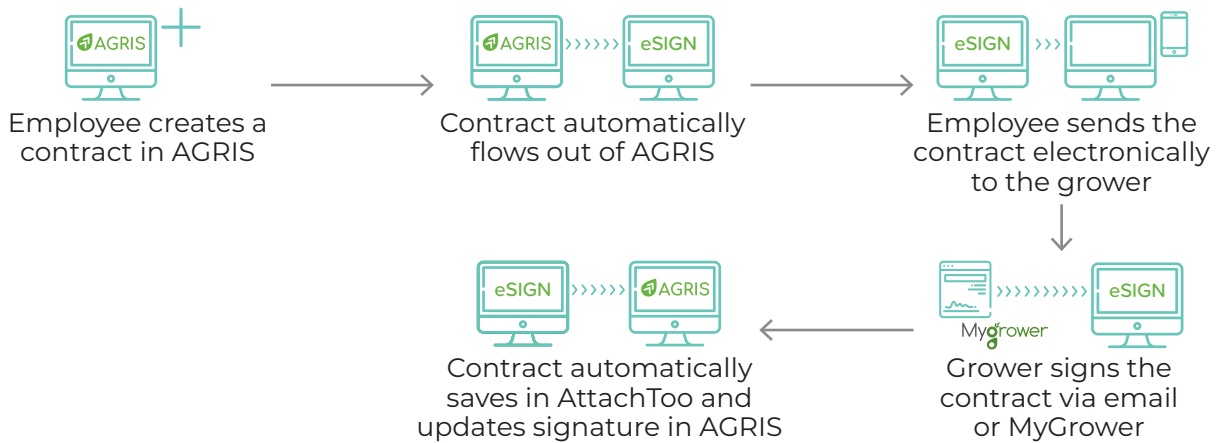

eSign: The Tool That Simply Makes Everyone's Job Easier

Featuring full integration with both AGRIS and MyGrower, eSign allows your business to execute contracts digitally. Signing documents is as simple as click, tap, swipe. No more postage. No more scanning, copying, and filing. No more unnecessary office visits from growers.

AUTOMATED PROCESS WITH eSIGN

DAY 1

MANUAL PROCESS WITHOUT eSIGN

DAY 1

2 DAYS

DAY 7

DAY 4

2 DAYS